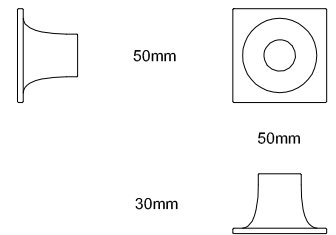

TONDOQUADRO COLLECTION

BY SIMONE VIOLA

Tondoquadro Small | 2246-50mm
Knob

Tondoquadro Medium | 2246-180mm
c.c. distance: 128mm

Tondoquadro Large | 2246-275mm
c.c. distance: 224mm