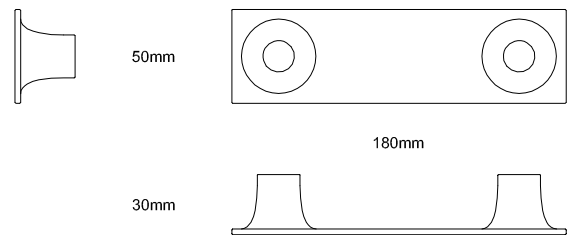

TONDOQUADRO COLLECTION

BY SIMONE VIOLA

Tondoquadro Small | 2246-50mm
Knob

Tondoquadro Medium | 2246-180mm
c.c. distance: 128mm

Tondoquadro Large | 2246-275mm
c.c. distance: 224mm