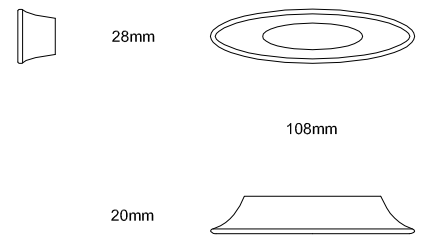

# OH COLLECTION

BY SIMONE VIOLA

Oh Small | 2254-64mm  
c.c. distance: 32mm

Oh Medium | 2254-108mm  
c.c. distance: 64mm

Oh Large | 2254-164mm  
c.c. distance: 96mm