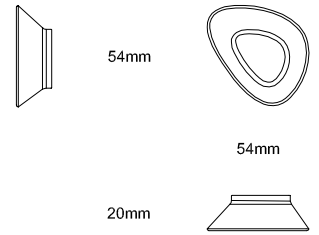

ILE COLLECTION

BY SIMONE VIOLA

Ile Small | 2241-54mm
c.c. distance: 16mm

Ile Medium | 2241-60mm
c.c. distance: 16mm

Ile Large | 2241-154mm
c.c. distance: 32mm