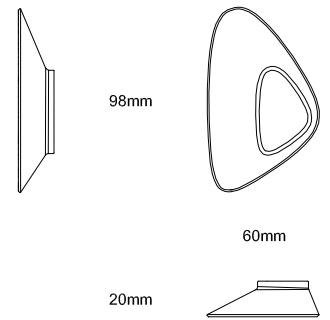

ILE COLLECTION

BY SIMONE VIOLA

Ile Small | 2241-54mm
c.c. distance: 16mm

Ile Medium | 2241-60mm
c.c. distance: 16mm

Ile Large | 2241-154mm
c.c. distance: 32mm